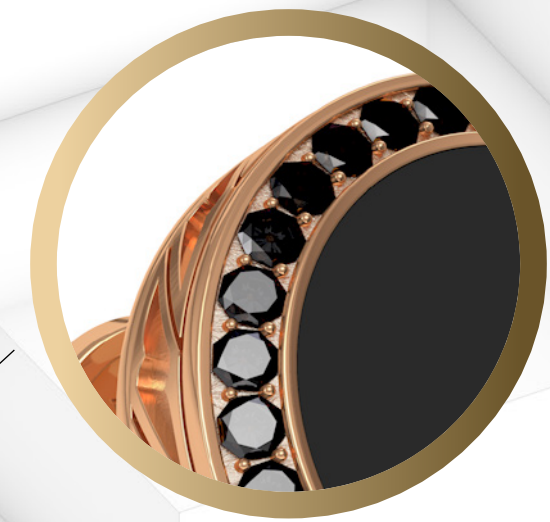

BY G.P. GRANT

EXCLUSIVE EDITION

CUFFLINKS

SWITZERLAND
SINCE 2000

GEORGIE VINTAGE Z

Solid White Gold
Stone: Mother of Pearl & Diamonds
CL/ZRG/SDGW/MOP/DMD

Solid Yellow Gold
Stone: Mother of Pearl & Diamonds
CL/ZRG/SDGY/MOP/DMD
Available in Solid Rose Gold

Solid Yellow Gold
Stone: Black Onyx & Diamonds
CL/ZRG/SDGY/BOX/DMD
Available in Solid Rose Gold

Solid Rose Gold
Stone: Black Onyx & Black Diamonds
CL/ZRG/SD GR/BOX/DMDBL
Available in Solid White Gold and
Solid Yellow Gold

EDUARD COLLECTION FOUR SEASONS

WINTER: SOLID WHITE GOLD. SAPPHIRES AND DIAMONDS
BACKSIDE STONE: LAPIS LAZULI
CL/ZRGTRP/SDGW/DMDSAP

SPRING: SOLID YELLOW GOLD. EMERALD AND DIAMONDS
BACKSIDE STONE: MALACHITE
CL/ZRGTRP/SDGY/DMDMD

EXCLUSIVE EDITION

GEORGE RING COLLECTION FOUR SEASONS

WINTER: SOLID WHITE GOLD AND SAPPHIRES
BACKSIDE STONE: LAPIS LAZULI
CL/ZRGA/SDPL/SAP/LAPBS

SPRING: SOLID YELLOW GOLD AND EMERALDS
BACKSIDE STONE: MALACHITE
CL/ZRGA/SDGY/EMD/MALBS