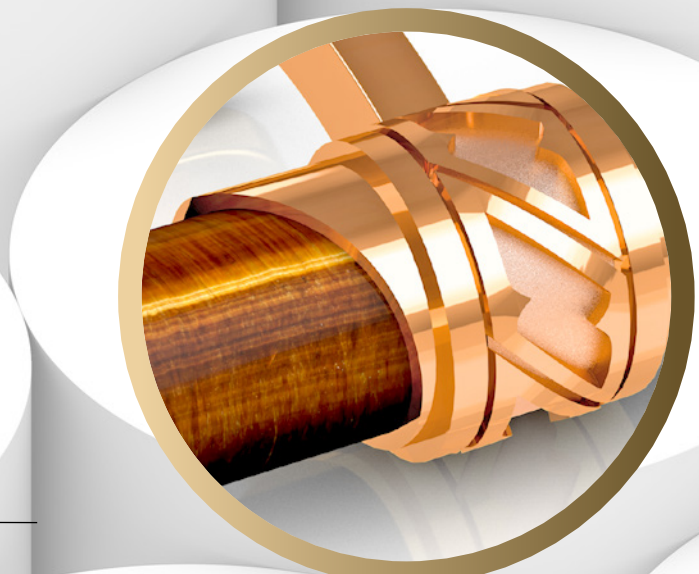

MR V
COLLECTION

CL/ZRGDEC/SDWG/SAP/BLSPBS

SAPPHIRES & BLUE SPINEL
WHITE GOLD

BLACK DIAMONDS & ONYX
ROSE GOLD

CL/ZRGDEC/SDGR/DMD/BL/BOX

CL/ZRGDEC/SDGY/DMD/MOPBS

DIAMONDS & MOTHER OF PEARL
YELLOW GOLD

MR V
COLLECTION