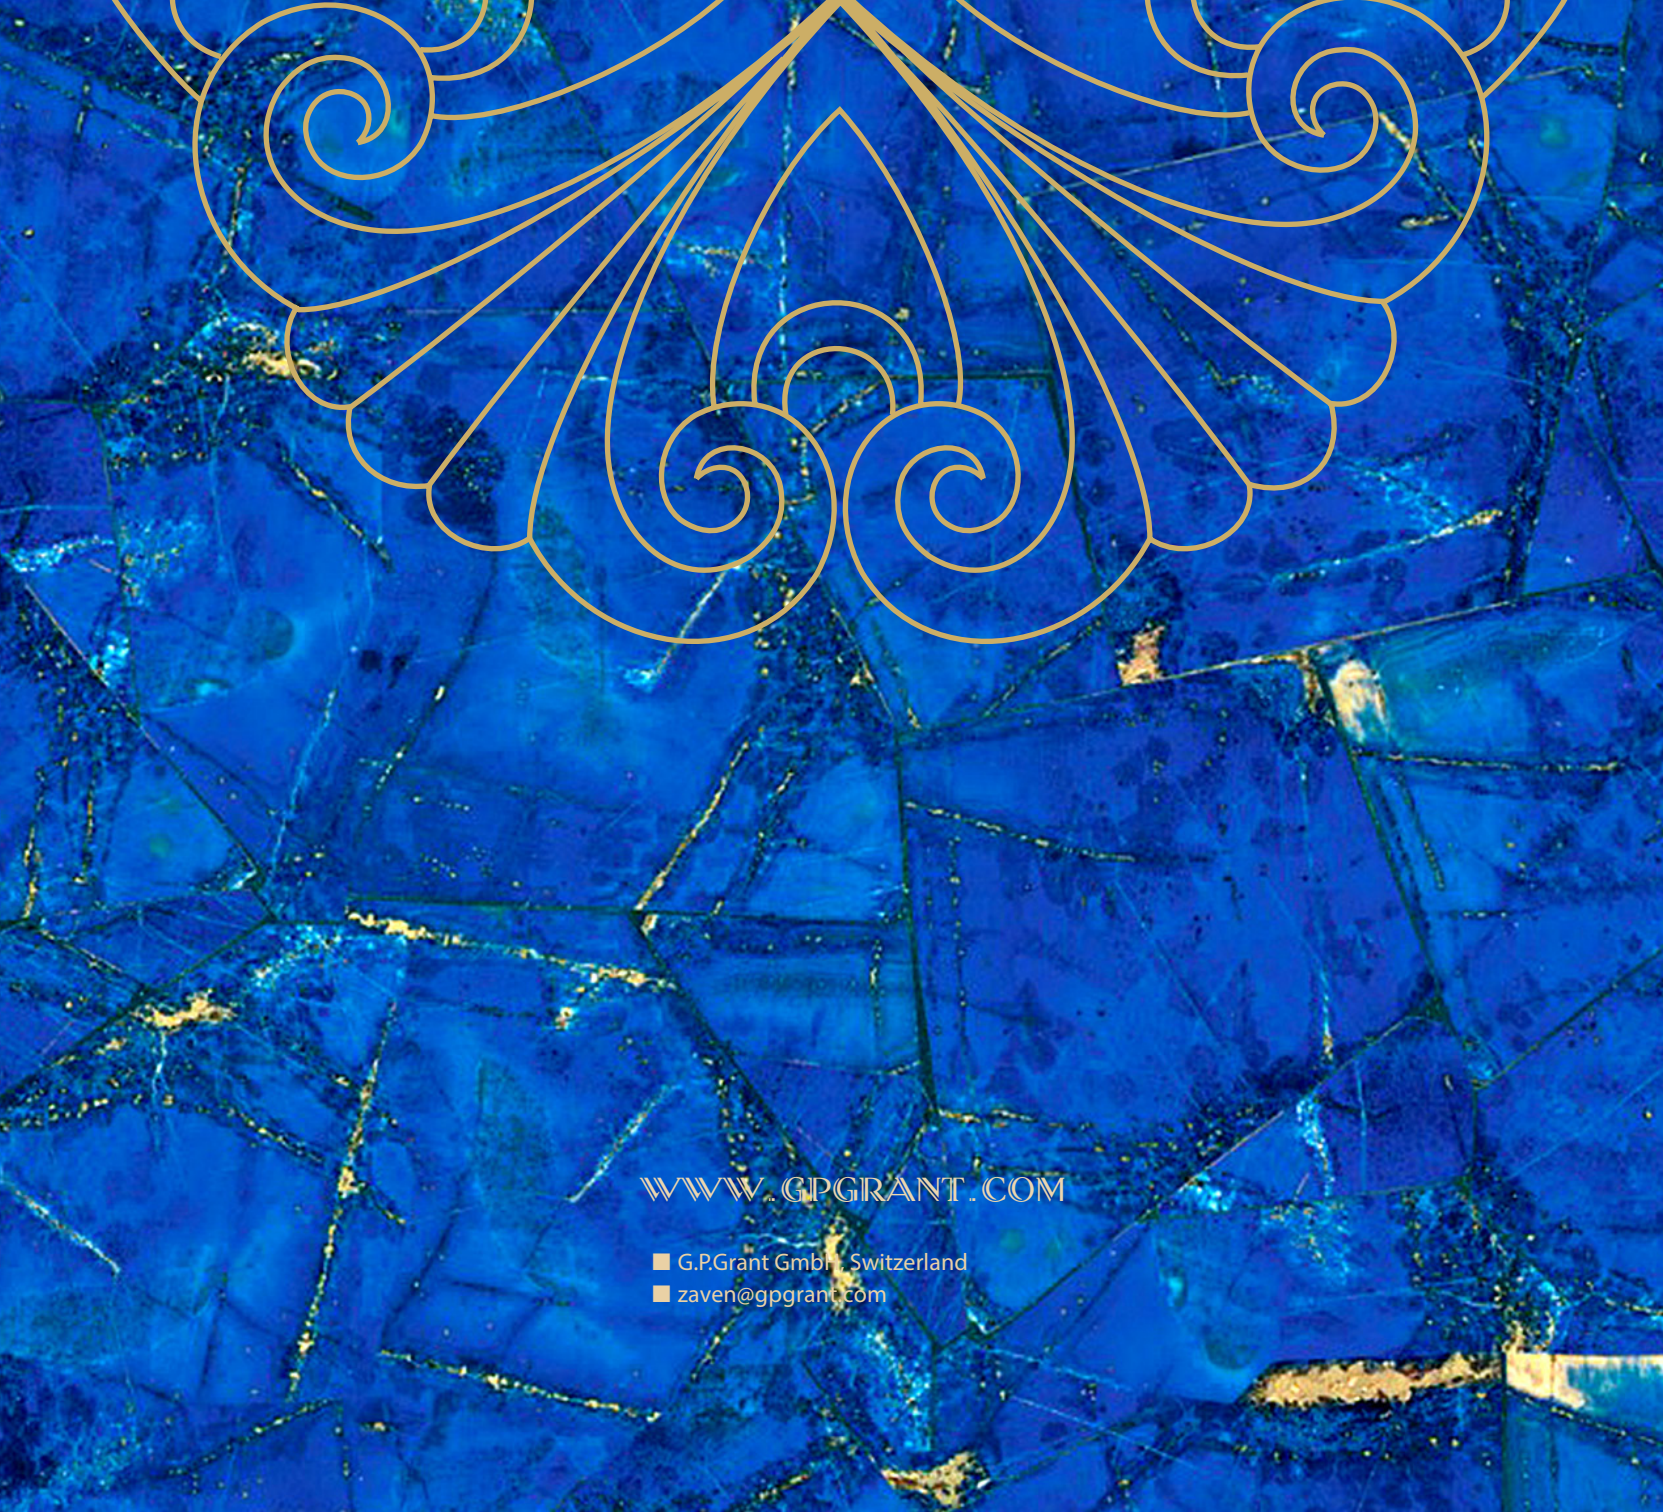

WWW.GPGRANT.COM

- G.P.Grant GmbH, Switzerland
- zaven@gpgrant.com